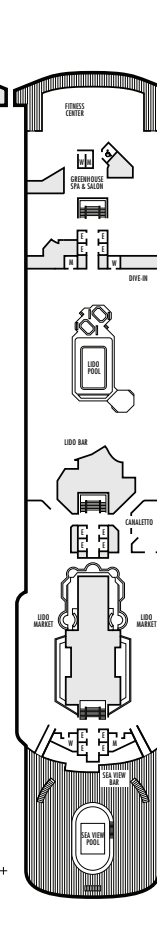

MS VOLENDAM MS ZAANDAM*

DECK PLANS & STATEROOMS

VERANDAH SUITES

OCEAN-VIEW STATEROOMS

CA
Lanai: 2 lower beds convertible to 1 queen-size bed, shower. Sliding glass doors lead onto the walk-around Lower Promenade Deck.

C D
Large: 2 lower beds convertible to 1 queen-size bed, shower. For the *ms Zaandam*, these staterooms are bathtub & shower.

DA DD E EE F FF
Large: 2 lower beds convertible to 1 queen-size bed, bathtub & shower.

INTERIOR STATEROOMS

I J K L M MM
N
Large: 2 lower beds convertible to 1 queen-size bed, shower.

* For the *ms Zaandam*, category D, Lanai Staterooms are category D, Ocean-view Staterooms. Please visit hollandamerica.com for the *ms Zaandam* individual deck plan.

LIDO DECK

STATEROOM SYMBOL LEGEND

- Quad (2 lower beds, 1 sofa bed, 1 upper)
- Triple (2 lower beds, 1 sofa bed)
- ▲ 2 lower beds or converts to 1 queen-size
- ★ 2 lower beds not convertible to a queen-size
- △ Partial sea view
- X Fully obstructed view
- Shower only
- Bathub & shower
- + Connecting rooms
- These staterooms have portholes instead of windows

ACCESSIBILITY STATEROOM SYMBOL LEGEND

SHIP SPECIFICATIONS & FACILITIES

- 1,432 Guests
- 604 Crew
- 61,214 Gross Tons
- 781 Feet Long
- 9 Guest Decks
- Wraparound Promenade Deck
- 6 Restaurants & Cafes
- 6 Entertainment Venues
- 7 Lounges/Bars
- 2 Outdoor Swimming Pools (one with sliding glass roof)
- Spa & Salon
- Fitness Center
- Suite Lounge
- Duty-free Shops
- Library/Internet Cafe
- Onboard Wi-Fi Access
- Casino
- Sport Courts