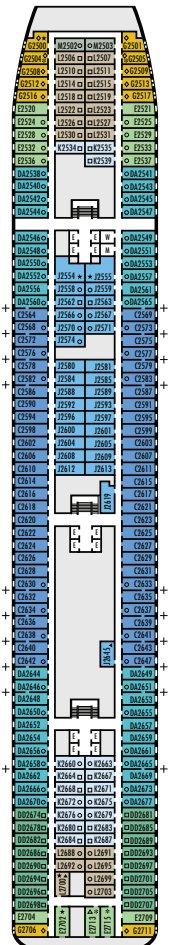

MAIN DECK
Staterooms 2500-2715