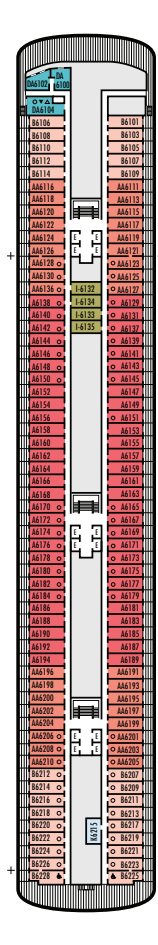

VERANDAH DECK
Staterooms 6100-6228