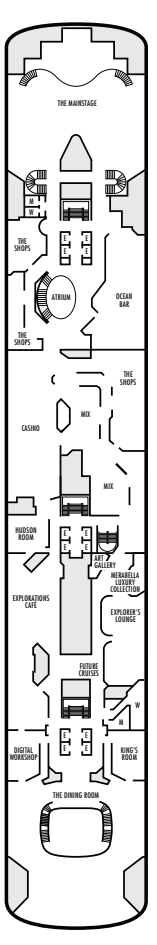

UPPER PROMENADE DECK