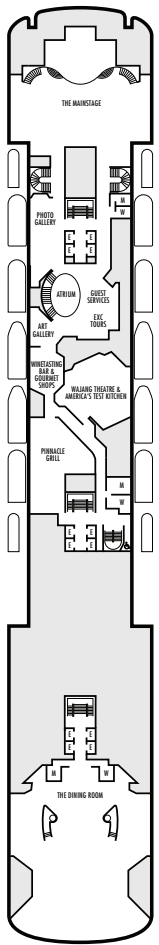

PROMENADE DECK