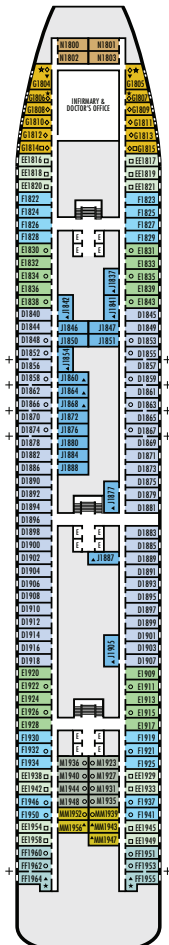

MS VOLENDAM MS ZAANDAM*

DECK PLANS & STATEROOMS

VERANDAH SUITES

OCEAN-VIEW STATEROOMS

CA
Lanai: 2 lower beds convertible to 1 queen-size bed, shower. Sliding glass doors lead onto the walk-around Lower Promenade Deck.

C D
Large: 2 lower beds convertible to 1 queen-size bed, shower. For the *ms Zaandam*, these staterooms are bathtub & shower.

DA DD E EE F FF
Large: 2 lower beds convertible to 1 queen-size bed, bathtub & shower.

INTERIOR STATEROOMS

I J K L M MM
N
Large: 2 lower beds convertible to 1 queen-size bed, shower.

* For the *ms Zaandam*, category D, Lanai Staterooms are category D, Ocean-view Staterooms. Please visit hollandamerica.com for the *ms Zaandam* individual deck plan.

DOLPHIN DECK
Staterooms 1800-1964