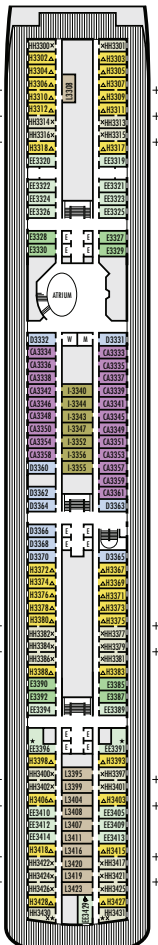

LOWER PROMENADE DECK
Staterooms 3300-3431