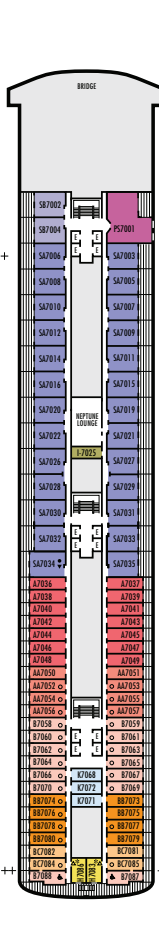

NAVIGATION DECK
Staterooms 7001-7088